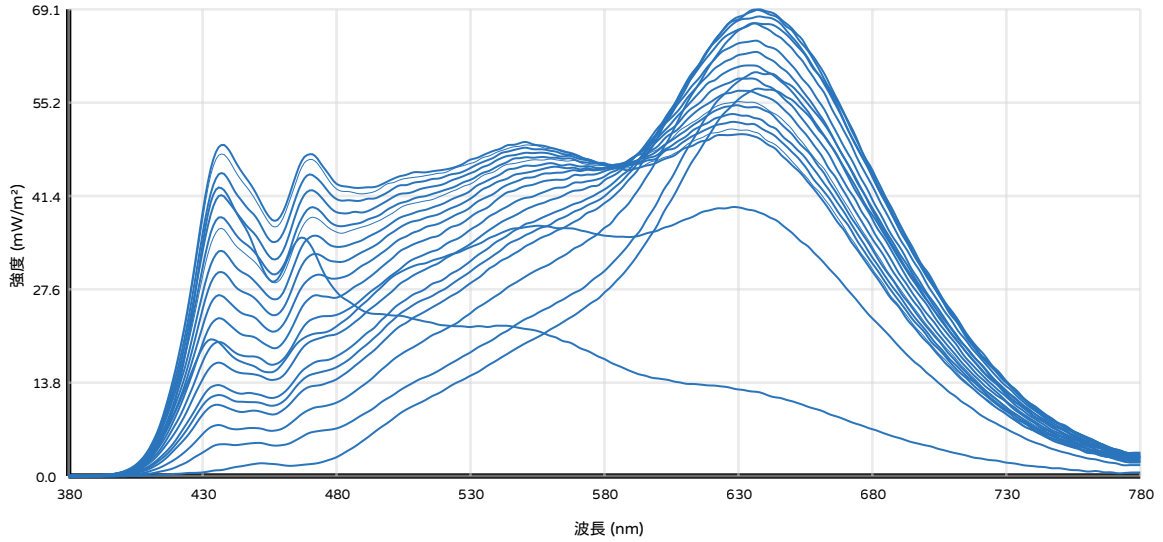

CCT VS TLCI Chart

CCT VS Rg Chart

光譜數據 Spectrum Data

Spectrum Chart

照度圖 illuminance

3200 60° Illuminance diagram